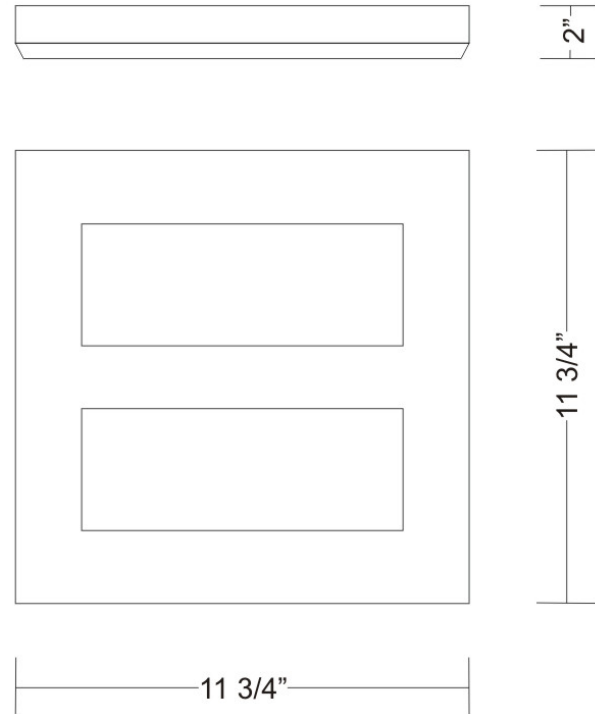

PROJECT
TYPE
NOTES
QUANTITY
DATE

FLAT R SURFACE

D12063

GENERAL

Series: Flat R
Division: Design
Mounting Type: Surface
Mounting Location: Ceiling

PHYSICAL

Shape: Rectangle
Length (mm): 901
Length (in): 35 1/2
Width (mm): 222
Width (in): 3 3/4
Height (mm): 83
Height (in): 3 1/4
Extension (mm): 51
Extension (in): 2.0
Light Distribution: Downlight
Weight (kg): 4.55
Weight (lbs): 10
Diffuser: Opal White Satin Acrylic
Fixture Finish: WHI
Fixture Material: Aluminum

ELECTRICAL

Number of Lamps: 2
Lamp Type: T5 Fluorescent
Bulb Included: Bulb Not Included
Total Output Wattage (W): 78
Max. Wattage Per Lamp (W): 39
Lamp Base: G5
Dimming: Phase Dimming (120Vac Only)
Driver Included: Yes
Driver Location: Integrated
Driver Type: Ballast - Universal
Input Voltage (V): 120 - 277
Upon Request: (Not included - see components) Integral: Lutron (phase dimming)

LED

OPTICAL

RATINGS AND CERTIFICATIONS

Certified By: CSA Certified to UL and CSA Standards
IP rating: IP20