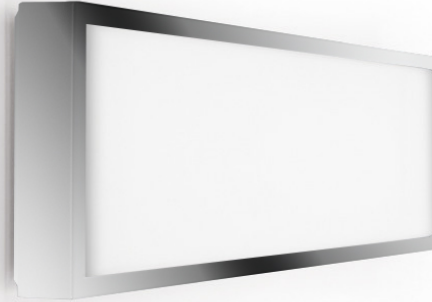

FLAT R SURFACE

D12062

PROJECT _____

TYPE _____

NOTES _____

QUANTITY _____

DATE _____

GENERAL

Series: Flat R
Division: Design
Mounting Type: Surface
Mounting Location: Ceiling
Subcategory: Ambient

PHYSICAL

Shape: Rectangle
Length (mm): 597
Length (in): 23 1/2
Width (mm): 222
Width (in): 8 3/4
Height (mm): 83
Height (in): 3 1/4
Extension (mm): 83
Extension (in): 3 1/4
Light Distribution: Direct
Weight (kg): 2.73
Weight (lbs): 6
Diffuser: Opal White Satin Acrylic
Fixture Finish: Chrome
Fixture Material: Metal

ELECTRICAL

Number of Lamps: 2
Lamp Type: T5 Fluorescent
Bulb Included: Bulb Not Included
Total Output Wattage (W): 48
Max. Wattage Per Lamp (W): 24
Lamp Base: G5
Dimming: Non-Dimmable
Driver Included: Yes
Driver Location: Integrated
Driver Type: Ballast - Universal
Driver Class: Class 2
Input Voltage (V): 120 - 277
Upon Request: Integral: Phase dimming / Lutron

LED

OPTICAL

RATINGS AND CERTIFICATIONS

Certified By: CSA Certified to UL and CSA Standards
IP rating: IP20

597mm 23 1/2"